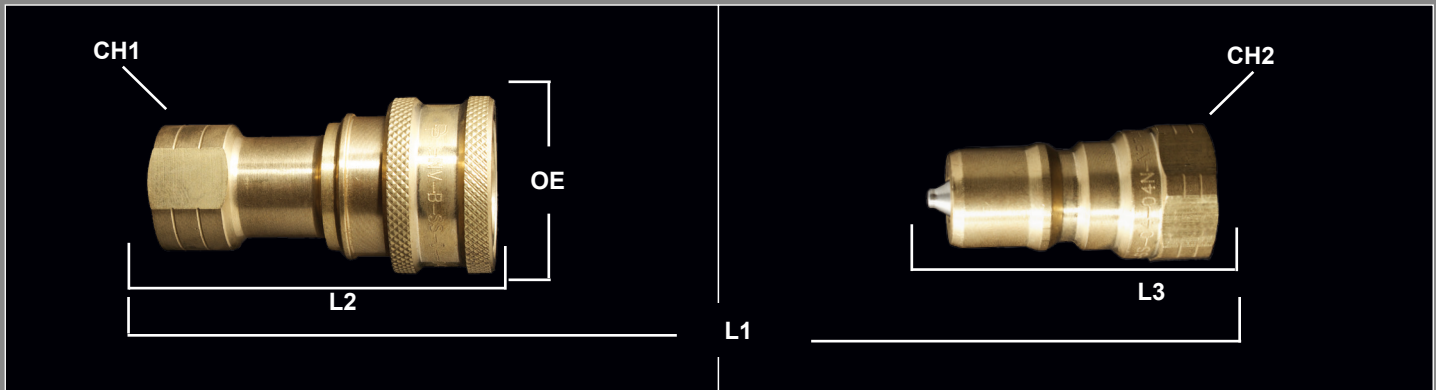

# HNV-B-SS SERIES QUICK COUPLINGS

ISO 7241 - B

Sizes: 1/4"

## Features and Applications

- Brass body with stainless steel internals
- Double O'Ring design
- Designed for carpet cleaners and car wash systems
- EPDM seals withstand soaps, chemicals and high temperatures
- \* Not for use with petroleum based fluids!

## MATERIALS

Body: Brass with SS internals  
 Seals: EPDM seals  
 Threads: NPT