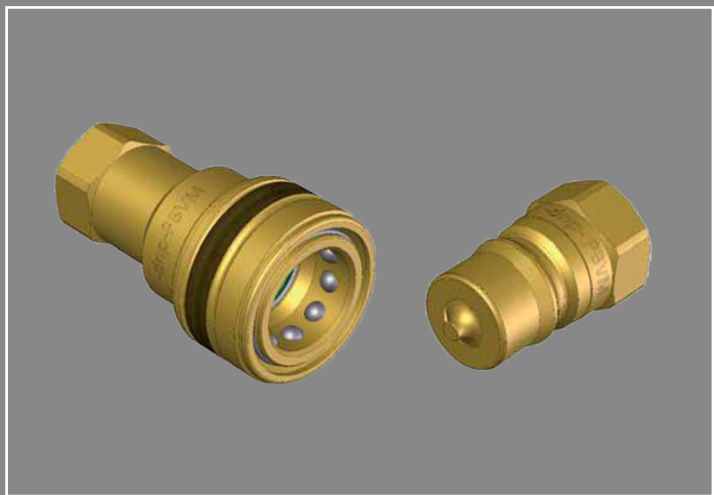

# HNV-B-SS SERIES QUICK COUPLINGS

ISO 7241 - B

Sizes: 1/4"

## Features and Applications

- Brass body with stainless steel internals
- Double O'Ring design
- Designed for carpet cleaners and car wash systems
- EPDM seals withstand soaps, chemicals and high temperatures
- \* Not for use with petroleum based fluids!

## MATERIALS

Body: Brass with SS internals  
 Seals: EPDM seals  
 Threads: NPT